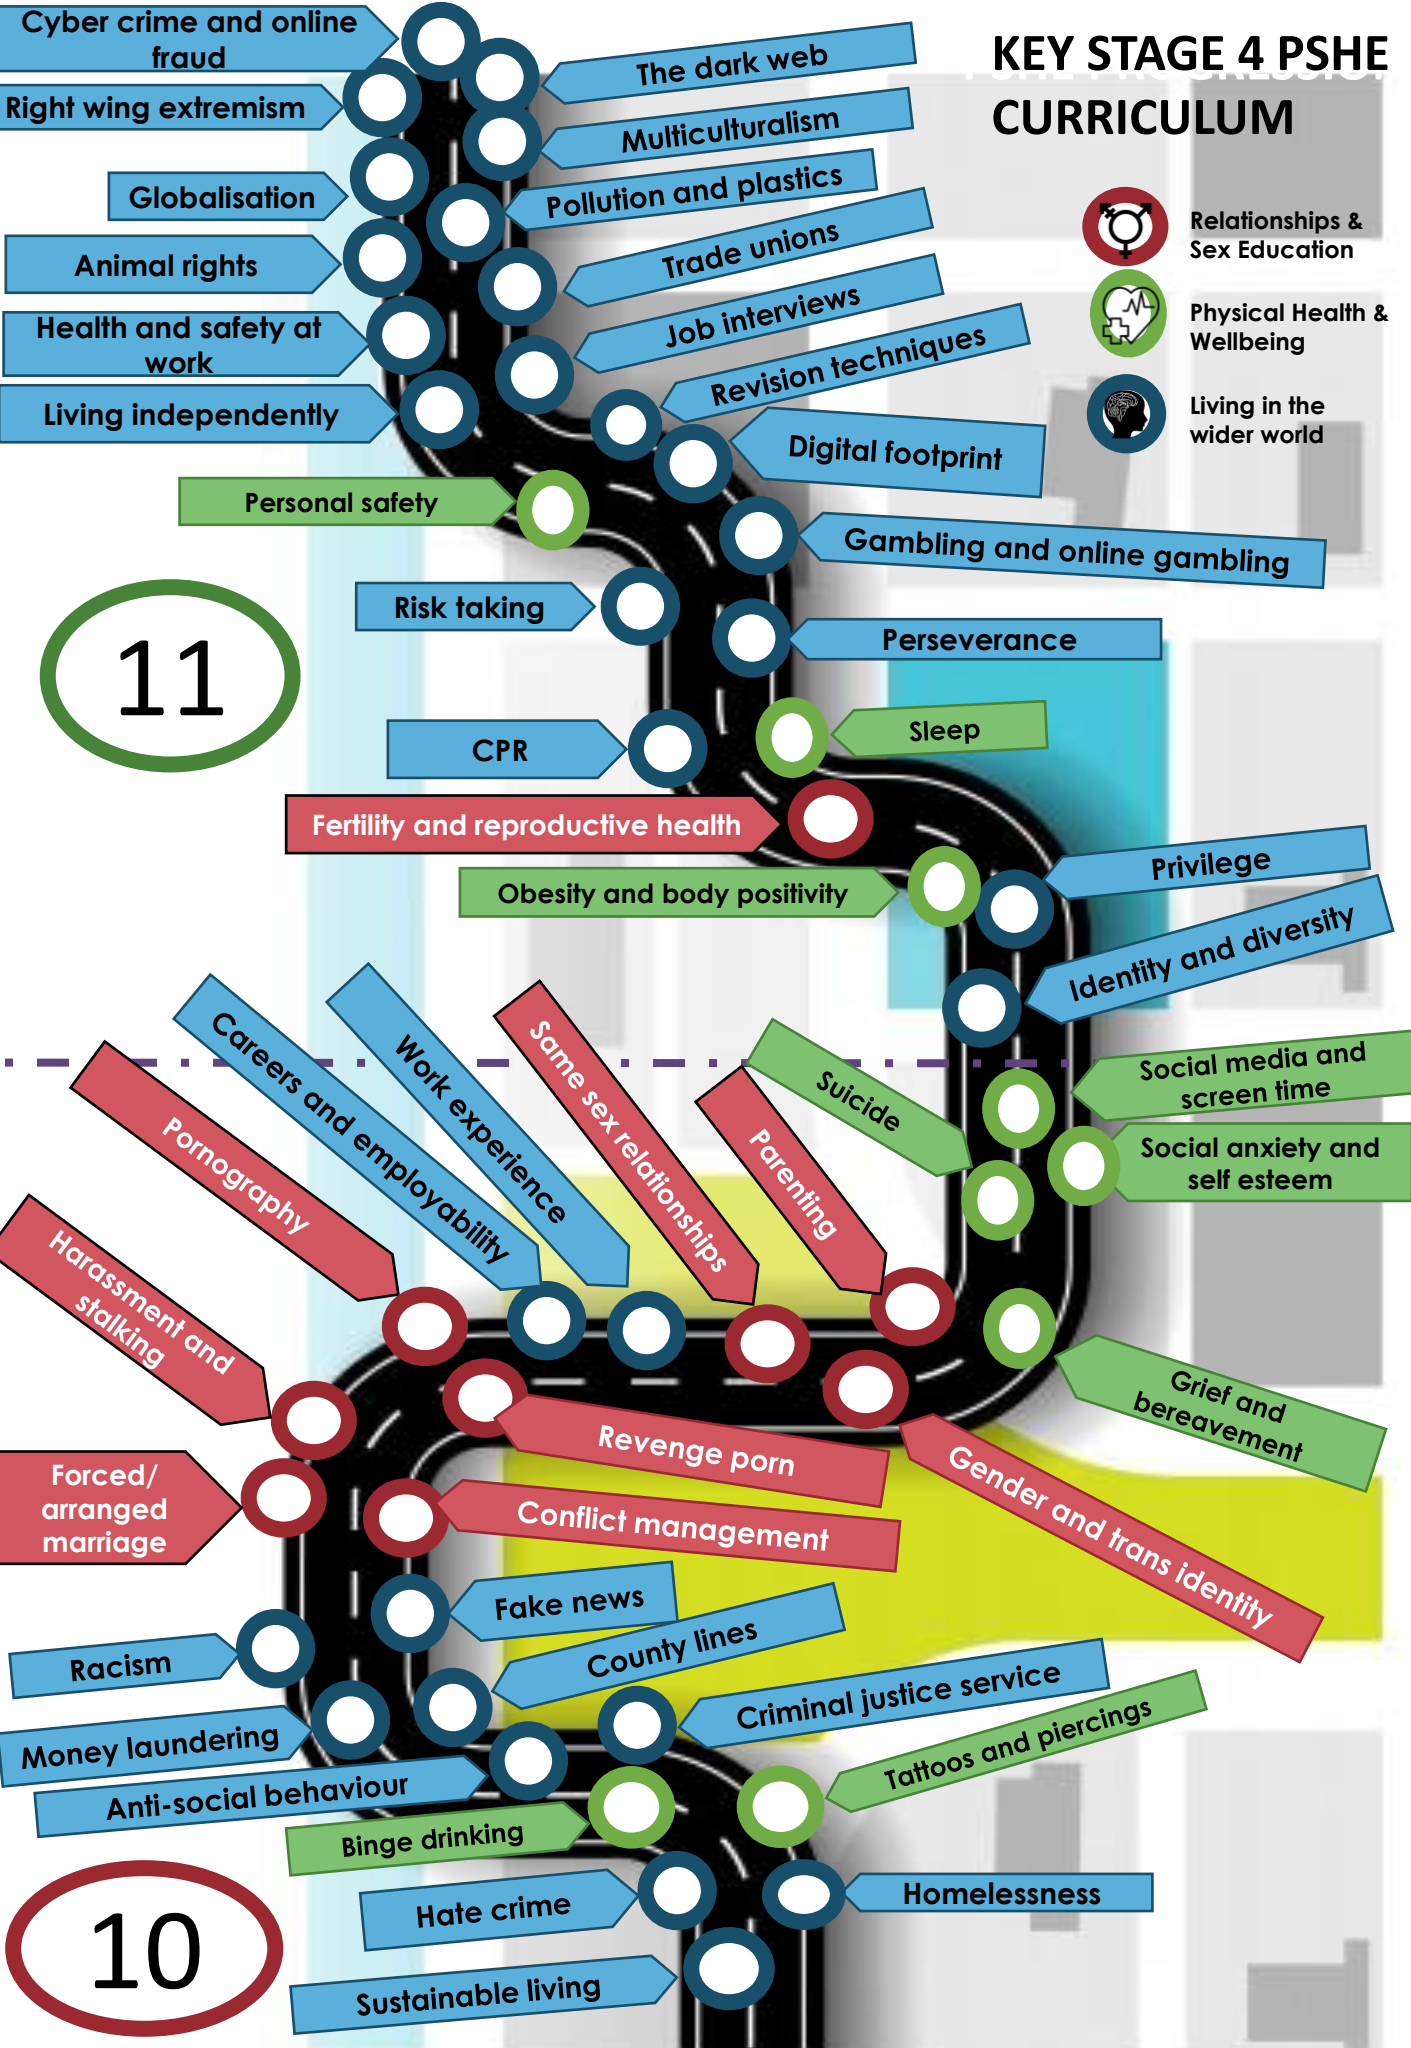

KEY STAGE 4 PSHE CURRICULUM

-  Relationships & Sex Education
-  Physical Health & Wellbeing
-  Living in the wider world

11

10